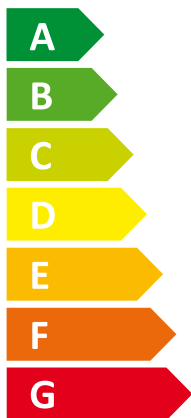

ENERG

енергия · ενεργεια

Saunier Duval

I Brand Group II HA 5-5 OS 230V + HA 5-5 STB

Two icons showing sound power levels. The top icon shows a speaker inside a house with the value 43 dB. The bottom icon shows a speaker outside a house with the value 54 dB.

A legend for power consumption levels, showing three colored squares with corresponding values: a dark blue square for 4 kW, a medium blue square for 5 kW, and a light blue square for 3 kW.

ENERG

енергия · ενεργεια