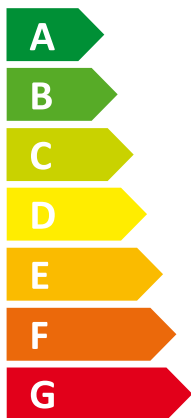

ENERG

енергия · ενεργεια

Saunier Duval

I Brand Group II HA 7-5 OS 230V + HA 7-5 STB

44 dB

54 dB

- 5 kW
- 6 kW
- 4 kW

2015

811/2013

0020261220_00