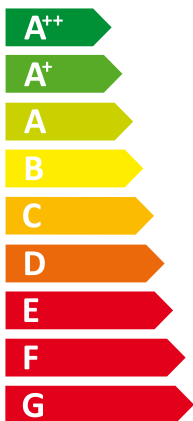

ENERG

енергия · ενεργεια

Saunier Duval

I Brand Group II HA 7-5 OS 230V + HA 7-5 STB

44 dB

54 dB

- 5 kW
- 6 kW
- 4 kW

2015

811/2013

0020261220_00