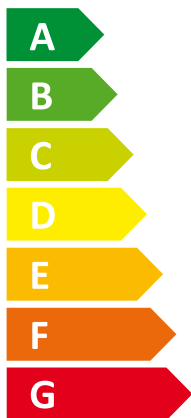

# ENERG

енергия · ενεργεια

Saunier Duval

I Brand Group II HA 5-5 OS 230V + HA 5-5 STB

Two icons showing sound power levels. The top icon shows a speaker inside a house with the value 43 dB. The bottom icon shows a speaker outside a house with the value 54 dB.

A legend box containing three colored squares with corresponding power values: a dark blue square for 4 kW, a medium blue square for 5 kW, and a light blue square for 3 kW.

A legend for power consumption levels, showing three colored squares with their corresponding values: a dark blue square for 5 kW, a medium blue square for 6 kW, and a light blue square for 4 kW.