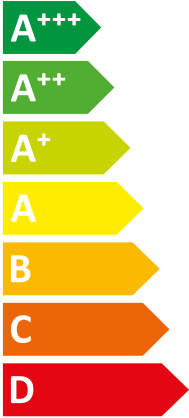

ENERG
енергия · ενεργεια

HA 10-7.2 OS 230V B3 + HA 10-7.2

| Saunier Duval || STB C2

A⁺⁺

A

Two icons showing sound power levels. The top icon shows a speaker inside a house with the value **41 dB**. The bottom icon shows a speaker outside a house with the value **63 dB**.

A legend for power consumption in kW, shown as three colored squares: dark blue for 8 kW, medium blue for 8 kW, and light blue for 7 kW.

ENERG
енергия · ενεργεια

HA 10-7.2 OS 230V B3 + HA 10-7.2

| Saunier Duval || WSB

| Saunier Duval || WS

55°C

35°C

A++

A+++

39 dB

63 dB

ENERG
енергия · ενεργεια

HA 10-7.2 OS 230V B3 + HA 10-7.2

| Saunier Duval || STB B5

A⁺⁺

A

Two icons showing sound power levels. The top icon shows a speaker inside a house with the text "41 dB". The bottom icon shows a speaker outside a house with the text "63 dB".