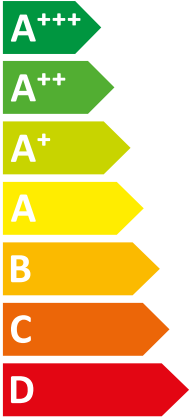

ENERG
енергия · ενεργεια

HA 10-7.2 OS 230V B3 + HA 10-7.2

| Saunier Duval || STB C2

A⁺⁺

A

Two icons showing sound power levels. The top icon shows a speaker inside a house with the value **41 dB**. The bottom icon shows a speaker outside a house with the value **63 dB**.

A legend for power consumption in kW, shown as three colored squares: dark blue for 8 kW, medium blue for 8 kW, and light blue for 7 kW.

ENERG
енергия · ενεργεια

HA 10-7.2 OS 230V B3 + HA 10-7.2

| Saunier Duval || WSB

55°C

35°C

A++

A+++

39 dB

63 dB

ENERG
енергия · ενέργεια

HA 10-7.2 OS 230V B3 + HA 10-7.2

A legend for power consumption in kW, shown as three colored squares: dark blue for "8 kW", medium blue for "8 kW", and light blue for "7 kW".