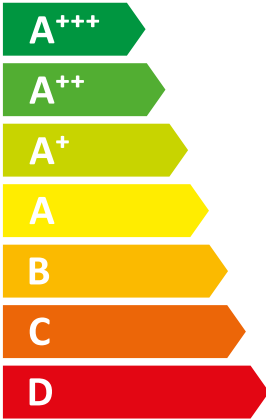

ENERG
енергия · ενεργεια

HA 10-7.2 OS 230V B3 + HA 10-7.2

| Saunier Duval || STB C2

A⁺⁺

A

Two icons showing sound power levels. The top icon shows a speaker inside a house with the value **41 dB**. The bottom icon shows a speaker outside a house with the value **63 dB**.

A legend for power consumption in kW, shown as three colored squares: dark blue for 8 kW, medium blue for 8 kW, and light blue for 7 kW.

ENERG
енергия · ενεργεια

HA 10-7.2 OS 230V B3 + HA 10-7.2

| Saunier Duval || WSB

55°C

35°C

A++

A+++

39 dB

63 dB

ENERG
енергия · ενέργεια

HA 10-7.2 OS 230V B3 + HA 10-7.2

A legend for power consumption in kW, shown as three colored squares: dark blue for "8 kW", medium blue for "8 kW", and light blue for "7 kW".