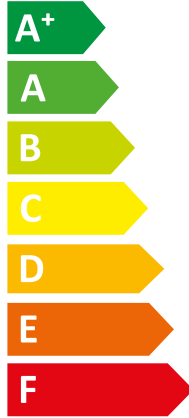

ENERG
енергия · ενεργεια

HA 10-7.2 OS 230V B3 + HA 10-7.2

| Saunier Duval || STB C2

A⁺⁺

A

Two icons showing sound power levels. The top icon shows a speaker inside a house with the value **41 dB**. The bottom icon shows a speaker outside a house with the value **63 dB**.

A legend for power consumption in kW, shown as three colored squares: dark blue for 8 kW, medium blue for 8 kW, and light blue for 7 kW.

ENERG
енергия · ενεργεια

HA 10-7.2 OS 230V B3 + HA 10-7.2

| Saunier Duval || WSB

HA 10-7.2 OS 230V B3 + HA 10-7.2

| Saunier Duval || STB B5

A⁺⁺

A

Two icons showing sound power levels. The top icon shows a speaker inside a house with the text "41 dB". The bottom icon shows a speaker outside a house with the text "63 dB".

A legend for power consumption in kW, shown as three colored squares: dark blue for "8 kW", medium blue for "8 kW", and light blue for "7 kW".