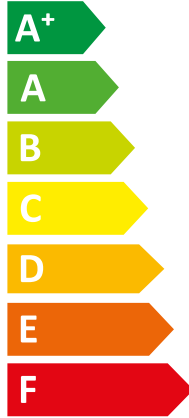

ENERG
енергия · ενεργεια

HA 10-7.2 OS 230V B3 + HA 10-7.2

| Saunier Duval || STB C2

A⁺⁺

A

Two icons showing sound power levels. The top icon shows a speaker inside a house with the value **41 dB**. The bottom icon shows a speaker outside a house with the value **63 dB**.

A legend for power consumption in kW, shown as three colored squares: dark blue for 8 kW, medium blue for 8 kW, and light blue for 7 kW.

ENERG
енергия · ενεργεια

HA 10-7.2 OS 230V B3 + HA 10-7.2

| Saunier Duval || WSB

55°C

35°C

A++

A+++

39 dB

63 dB

ENERG
енергия · ενέργεια

HA 10-7.2 OS 230V B3 + HA 10-7.2

A legend for power consumption in kW, shown as three colored squares: dark blue for "8 kW", medium blue for "8 kW", and light blue for "7 kW".