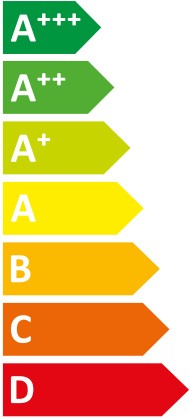

ENERG
енергия · ενέργεια

HA 4-7.2 OS 230V B3 + HA 10-7.2

| Saunier Duval || STB B5

A++

A

Two icons showing sound power levels. The top icon shows a speaker inside a house with the value **41 dB**. The bottom icon shows a speaker outside a house with the value **63 dB**.

Legend for power consumption in kW, shown as colored squares next to text: a dark blue square for **4 kW**, a medium blue square for **5 kW**, and a light blue square for **4 kW**.