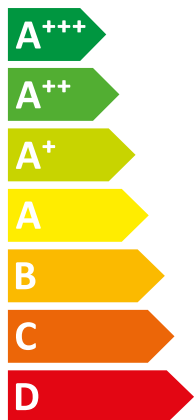

# ENERG

енергия · ενεργεια

HA 4-7.2 OS 230V B3 + HA 10-7.2

| Saunier Duval || WSB

55°C

35°C

A++

A+++

# ENERG

енергия · ενεργεια

HA 4-7.2 OS 230V B3 + HA 10-7.2

| Saunier Duval || STB C2

**A<sup>++</sup>**

**A**

Two icons showing sound power levels. The top icon shows a speaker inside a house with the value 41 dB. The bottom icon shows a speaker outside a house with the value 63 dB.

A legend for power consumption in kW, shown as colored squares. A dark blue square is labeled 4 kW, a medium blue square is labeled 5 kW, and a light blue square is labeled 4 kW.

**ENERG**  
енергия · ενέργεια

Two icons showing sound power levels. The top icon shows a speaker inside a house with the value **41 dB**. The bottom icon shows a speaker outside a house with the value **63 dB**.

Legend for power consumption in kW, shown as colored squares next to text: a dark blue square for **4 kW**, a medium blue square for **5 kW**, and a light blue square for **4 kW**.