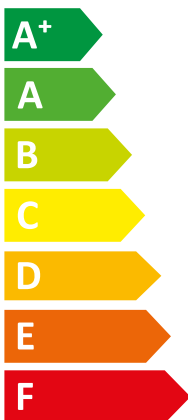

# ENERG

енергия · ενεργεια

HA 4-7.2 OS 230V B3 + HA 10-7.2

| Saunier Duval || STB C2

**A<sup>++</sup>**

**A**

Two icons showing sound power levels. The top icon shows a speaker inside a house with the value 41 dB. The bottom icon shows a speaker outside a house with the value 63 dB.

A legend for power consumption in kW, shown as colored squares. A dark blue square is labeled 4 kW, a medium blue square is labeled 5 kW, and a light blue square is labeled 4 kW.

**ENERG**  
енергия · ενέργεια

Two icons showing sound power levels. The top icon shows a speaker inside a house with the value **41 dB**. The bottom icon shows a speaker outside a house with the value **63 dB**.

Legend for power consumption in kW, shown as colored squares next to text: a dark blue square for **4 kW**, a medium blue square for **5 kW**, and a light blue square for **4 kW**.