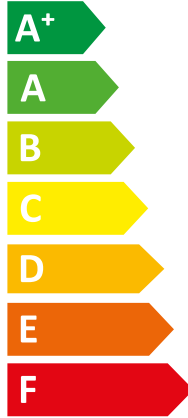

A

Two icons showing sound power levels. The top icon shows a speaker inside a house with the text "41 dB". The bottom icon shows a speaker outside a house with the text "63 dB".