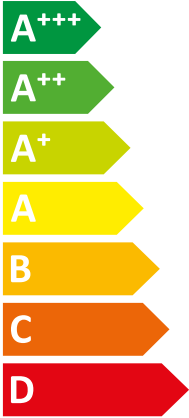

ENERG
енергия · ενεργεια

HA 6-7.2 OS 230V B3 + HA 10-7.2

| Saunier Duval || STB C2

A++

A

Two icons showing sound power levels. The top icon shows a speaker inside a house with the value **41 dB**. The bottom icon shows a speaker outside a house with the value **63 dB**.

Legend for power consumption in kW, shown as colored squares:

- 4 kW
- 5 kW
- 5 kW

ENERG
енергия · ενεργεια

HA 6-7.2 OS 230V B3 + HA 10-7.2

| Saunier Duval || WSB

55°C

35°C

A++

Two icons showing sound power levels. The top icon shows a speaker inside a house with the text "41 dB". The bottom icon shows a speaker outside a house with the text "63 dB".

A legend for power consumption in kW, shown as three colored squares: dark blue for "4 kW", medium blue for "5 kW", and light blue for "5 kW".