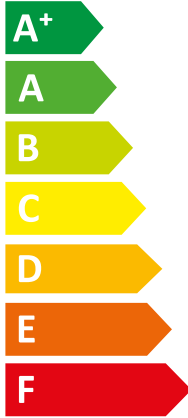

ENERG
енергия · ενεργεια

HA 6-7.2 OS 230V B3 + HA 10-7.2

| Saunier Duval || STB C2

A++

A

Two icons showing sound power levels. The top icon shows a speaker inside a house with the value **41 dB**. The bottom icon shows a speaker outside a house with the value **63 dB**.

Legend for power consumption in kW, shown as colored squares:

- 4 kW
- 5 kW
- 5 kW

ENERG
енергия · ενεργεια

HA 6-7.2 OS 230V B3 + HA 10-7.2

| Saunier Duval || WSB

55°C

35°C

A++

Two icons showing sound power levels. The top icon shows a speaker inside a house with the text "41 dB". The bottom icon shows a speaker outside a house with the text "63 dB".

A legend for power consumption in kW, shown as three colored squares: dark blue for "4 kW", medium blue for "5 kW", and light blue for "5 kW".