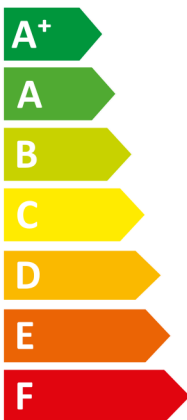

ENERG

енергия · ενεργεια

Saunier Duval || HA 7-7.1 O 230V + FEW 200-7 18L

A⁺⁺

A⁺

Two icons showing sound power levels. The top icon shows a speaker inside a house with the text "23 dB". The bottom icon shows a speaker outside a house with the text "49 dB".

A legend with three colored squares and their corresponding power consumption values: a dark blue square for "6 kW", a medium blue square for "6 kW", and a light blue square for "7 kW".

ENERG

енергия · ενεργεια

Saunier Duval || HA 5-7.1 O 230V + FEW 200-7 18L

A⁺⁺

A⁺

Two icons showing sound power levels. The top icon shows a speaker inside a house with the text "23 dB". The bottom icon shows a speaker outside a house with the text "49 dB".

A legend with three colored squares and their corresponding power consumption values: a dark blue square for "5 kW", a medium blue square for "4 kW", and a light blue square for "5 kW".

ENERG

енергия · ενέργεια