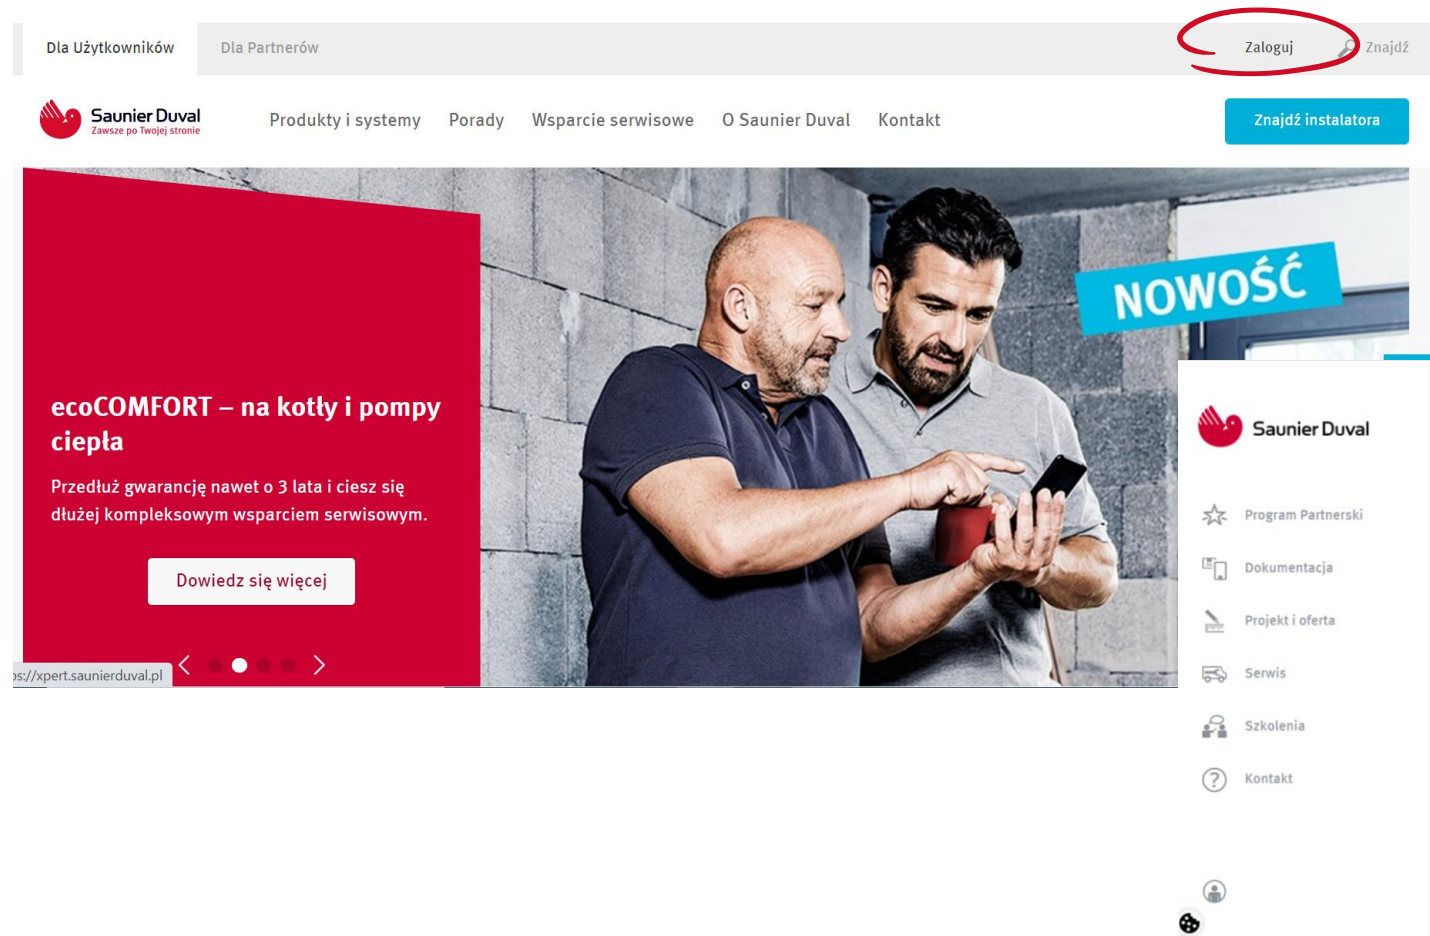

Gdzie znajdę Akademię Saunier Duval?

Akademia jest dostępna poprzez strefę dla Partnerów: <https://xpert.saunierduval.pl/>

Zaloguj się na swoim indywidualnym koncie

Za pierwszym razem skorzystaj z opcji rejestracji na www.saunierduval.pl

Dzień dobry

Fajnie, że znowu tu jesteś.

Jeżeli jesteś właścicielem firmy oraz uczestniczysz w programie partnerskim to poniżej możesz zobaczyć swoją wirtualną kartę lojalnościową.

Zbieraj punkty dzięki rejestracji produktów i wymieniaj na atrakcyjne nagrody w naszym sklepie lojalnościowym.